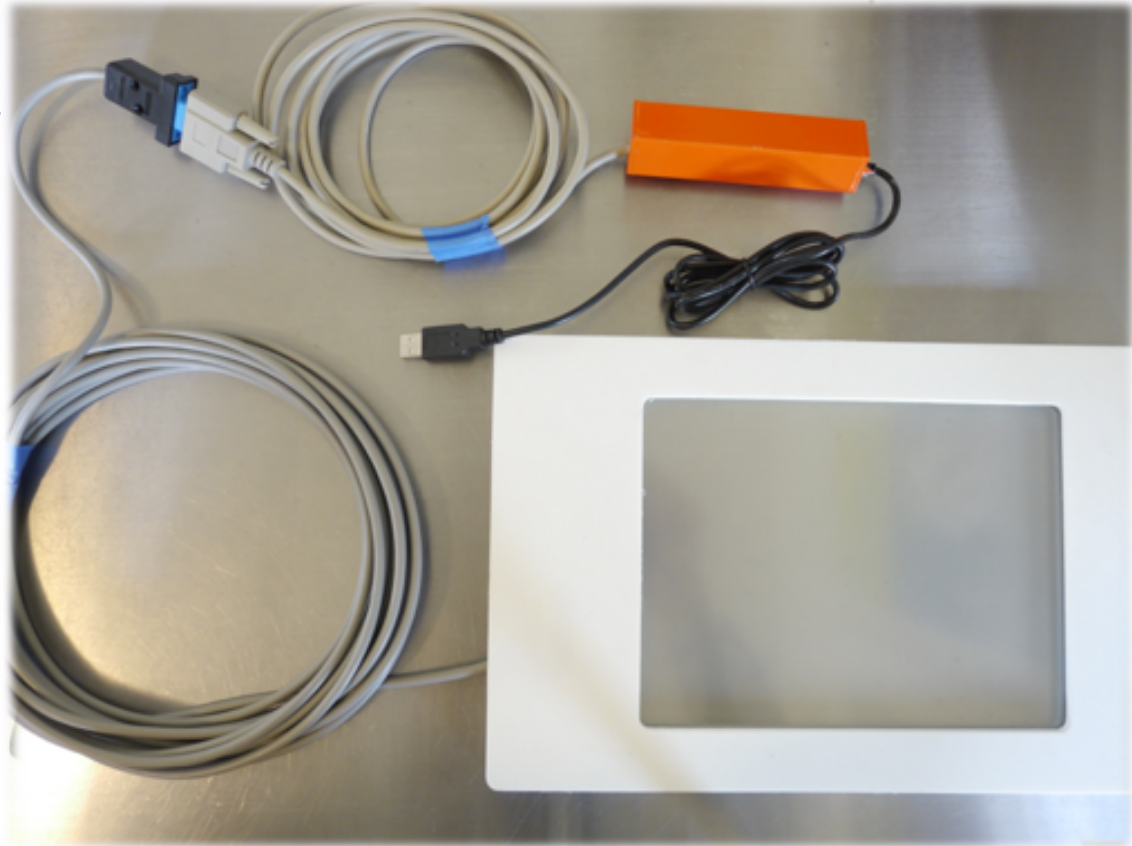

Touchpad

10 inch
25cm

Outer Dimensions

- iPad sized
- 10 inches length (254mm)
- 8 inches width (203mm)
- 0.5 inches height

Touch Area:

- 8.3 inches (212mm) by 6.3 inches (159mm)

Shipping Weight

- 5 lbs