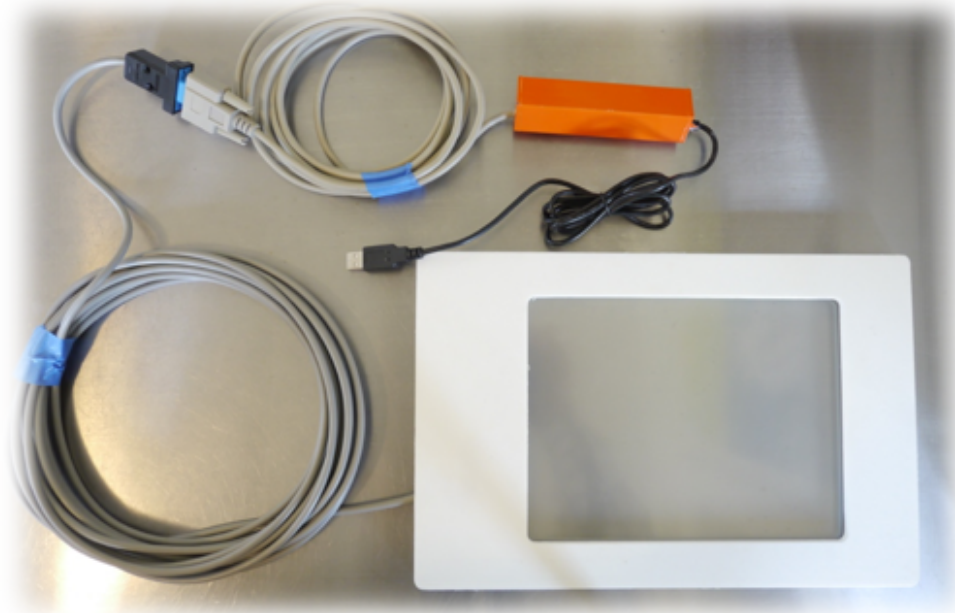

# Touchpad

fMRI compatible  
touch input device

USB interface

3 sizes

## Summary

---

- 12-bit signal digitization offers superior control for demanding experiments
- Customizable USB mouse interface works with PC, Mac, or Linux systems
- Durable plastic construction
- Can be used with a finger or a stylus (provided)
- Resolution: 4096x4096, 1 point touch
- <10ms delay between touch and registering of touch on PC (100hz sampling rate)
- For research use only

## Outer Dimensions

- iPad sized
- 10 inches length (254mm)
- 8 inches width (203mm)
- 0.5 inches height

### Outer Dimensions

- 20.5 inches length (520mm)
- 17.5 inches width (444mm)
- 3/4 inches height